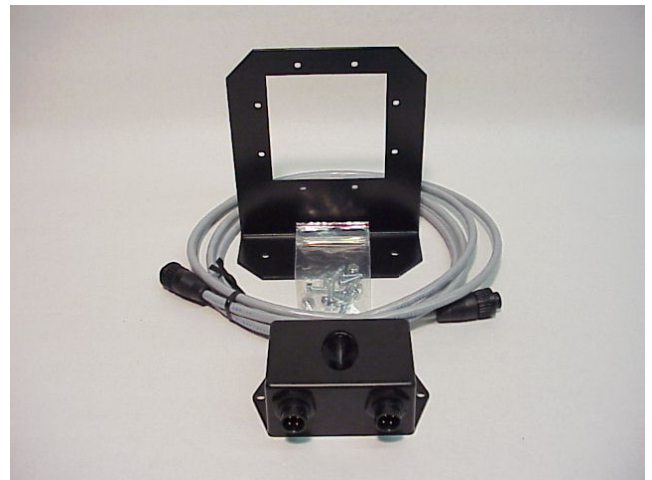

#### DockView - 16

Display can read distance of 0 to 16 feet minimum when viewed facing the display such as in a bus terminal. Or it can be reversed to read distance of 0 to 16 feet when viewed in a truck mirror.

Wall mounted 5" high 1½ digit display.  
1 sensor, 25 ft. sensor cable, mounting bracket and sensor mounting hardware.

Additional sensors with 8 ft cables and mounting hardware. (2 max)

Part # 2416