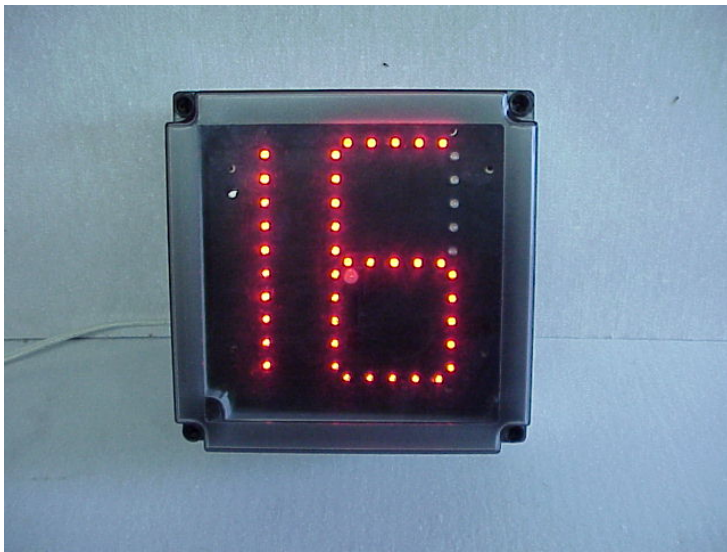

### FORWARD/REVERSE READING INDICATOR

#### DockView - 16

Display can read distance of 0 to 16 feet minimum when viewed facing the display such as in a bus terminal. Or it can be reversed to read distance of 0 to 16 feet when viewed in a truck mirror.

Wall mounted 5" high 1½ digit display.  
1 sensor, 25 ft. sensor cable, mounting bracket and sensor mounting hardware.

Additional sensors with 8 ft cables and mounting hardware. (2 max)

Part # 2416